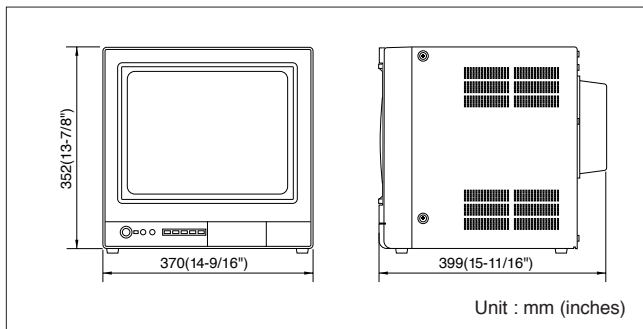

WQ-LM140 (Optional)

DIMENSIONS

SPECIFICATIONS

Power Source	120 V AC, 60 Hz
Power Consumption	60 W (Approx.)
Input/Output	Video (Input: 2 / Output: 2) -- BNC; 1.0 V [p-p] composite / 75 Ω or Hi-z looping through Audio--RCA; 1 Input / 1 Output
TV System	NTSC
Horizontal Resolution	370 lines at center
PS-Data Link Connector	No
Sweep Linearity	Less than 5%
Sweep Geometry	Less than 2%
Overscanning	8%
Actual Visual Size (Approx.)	34 cm (13") diagonal
CRT Size (Approx.)	37 cm (14") diagonal
19-type Rack-Mount	△ Yes
Ambient Operating Temperature	-10°C - +50°C (+14°F - +122°F)
Ambient Operating Humidity	Less than 90%
Speaker Output	0.5 W
Dimensions (W x H x D)	370 x 352 x 399 mm (14-9/16" x 13-7/8" x 15-11/16")
Weight	13 kg (28.7 lbs.)

△: with optional rack angle bracket.

22cm (9") Color AV Monitor WV-CM1020

- 22cm (9") diagonal actual visual size.
- 300 TV lines h.resolution.
- Selectable 2 channels A/B.
- 2 loop through video/audio connectors.
- Max. 0.5W speaker.
- Optional adaptor WV-Q52A for EIA 19-type rack (up to two monitors).

WV-Q52A (Optional)

DIMENSIONS

SPECIFICATIONS

Power Source	120 V AC, 60 Hz
Power Consumption	48 W (Approx.)
Input/Output	Video (Input: 2 / Output: 2) -- BNC; 1.0 V [p-p] composite / 75 Ω or Hi-z looping through Audio--RCA; 1 Input / 1 Output
TV System	NTSC
Horizontal Resolution	300 lines at center
PS-Data Link Connector	No
Sweep Linearity	Less than 5%
Sweep Geometry	Less than 2%
Overscanning	8%
Actual Visual Size (Approx.)	22 cm (8-3/4") diagonal
CRT Size (Approx.)	25 cm (9-13/16") diagonal
19-type Rack-Mount	△ Yes
Ambient Operating Temperature	-10°C - +50°C (+14°F - +122°F)
Ambient Operating Humidity	Less than 90%
Speaker Output	0.5 W
Dimensions (W x H x D)	220 x 220 x 309 mm (8-11/16" x 8-11/16" x 12-3/16")
Weight	6.5 kg (14.3 lbs.)