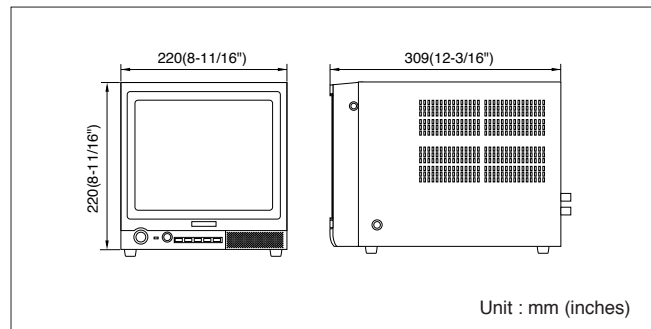

WQ-LM140 (Optional)

DIMENSIONS

SPECIFICATIONS

Power Source	120 V AC, 60 Hz
Power Consumption	60 W (Approx.)
Input/Output	Video (Input: 2 / Output: 2) -- BNC; 1.0 V [p-p] composite / 75 Ω or Hi-z looping through Audio--RCA; 1 Input / 1 Output
TV System	NTSC
Horizontal Resolution	370 lines at center
PS-Data Link Connector	No
Sweep Linearity	Less than 5%
Sweep Geometry	Less than 2%
Overscanning	8%
Actual Visual Size (Approx.)	34 cm (13") diagonal
CRT Size (Approx.)	37 cm (14") diagonal
19-type Rack-Mount	△ Yes
Ambient Operating Temperature	-10°C - +50°C (+14°F - +122°F)
Ambient Operating Humidity	Less than 90%
Speaker Output	0.5 W
Dimensions (W x H x D)	370 x 352 x 399 mm (14-9/16" x 13-7/8" x 15-11/16")
Weight	13 kg (28.7 lbs.)

△: with optional rack angle bracket.

22cm (9") Color AV Monitor WV-CM1020

- 22cm (9") diagonal actual visual size.
- 300 TV lines h.resolution.
- Selectable 2 channels A/B.
- 2 loop through video/audio connectors.
- Max. 0.5W speaker.
- Optional adaptor WV-Q52A for EIA 19-type rack (up to two monitors).

WV-Q52A (Optional)

DIMENSIONS

SPECIFICATIONS

Power Source	120 V AC, 60 Hz
Power Consumption	48 W (Approx.)
Input/Output	Video (Input: 2 / Output: 2) -- BNC; 1.0 V [p-p] composite / 75 Ω or Hi-z looping through Audio--RCA; 1 Input / 1 Output
TV System	NTSC
Horizontal Resolution	300 lines at center
PS-Data Link Connector	No
Sweep Linearity	Less than 5%
Sweep Geometry	Less than 2%
Overscanning	8%
Actual Visual Size (Approx.)	22 cm (8-3/4") diagonal
CRT Size (Approx.)	25 cm (9-13/16") diagonal
19-type Rack-Mount	△ Yes
Ambient Operating Temperature	-10°C - +50°C (+14°F - +122°F)
Ambient Operating Humidity	Less than 90%
Speaker Output	0.5 W
Dimensions (W x H x D)	220 x 220 x 309 mm (8-11/16" x 8-11/16" x 12-3/16")
Weight	6.5 kg (14.3 lbs.)