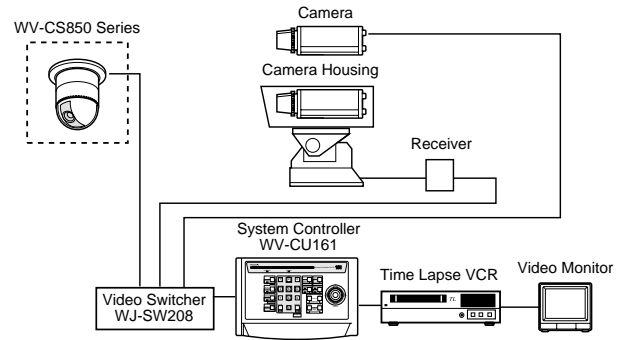

An Example of Setup Menu

MAJOR OPERATING CONTROLS

SPECIFICATIONS PAL

Power Source	220 - 240 V AC50 Hz
Power Consumption	7 W
Camera Input	Composite Video Signal 1.0 V [p-p] / 75Ω
Alarm input	Max. 4 input
Video Output	Composite Video Signal 1.0 V [p-p] / 75Ω, multiplexed video and control data
Alarm Output	Open Collector Output 16 V DC, 100 mA max.
RS-485 Terminal	RS-485, full (4 line) or half (2 line) switchable
Lens Control	Zoom: Tele / Wide (Electronic zoom WV-CS850 Series only) Focus: Near / Far / Auto Focus Iris: Open / Close / Reset
Pan / Tilt Control	Manual: Selectable at variable speed control Auto Pan: On / Off
Housing Control	Wiper: On / Off Defroster: On / Off AUX 1.2: On / Off
Camera Control	Position Select: Selectable 1 to 64 (max.) Home Position: Possible Camera Setup: Possible Patrol Learn Function: Available on WV-CS850 Series only B/W, Colour Mode: Selectable on WV-CS850 Series only
Memory	Camera Preset Data Upload / Download (Max. 8 cameras)
Alarm	Alarm Buzzer: On / Off Alarm Display: On / Off Auto Reset / Manual Reset: Possible Alarm Suspend: Possible
Ambient Operating Temperature	-10°C - +50°C
Ambient Operating Humidity	Less than 90%
Dimensions	330 (W) x 74.5 (H) x 221 (D) mm
Weights	2.4 kg

Specifications are subject to change without notice.
Dimensions and weight are approximate.
This product may be subject to export control regulations.

DISTRIBUTED BY:

SYSTEM CONFIGURATION

Basic Connection

Application Connection with the Passive Video Switcher

APPEARANCE

OPTIONAL ACCESSORIES

Super Dynamic II Dome Camera WV-CS850 Series

- 64-position presettable
- Digital Motion Detector
- Electronic Sensitivity Up
- Automatic Focus
- Max. 300 / Second Panning
- Privacy Zone Masking
- Patrol Learn Function
- B/W, Colour Mode selectable
- 22x Zoom / 10x Electronic Zoom