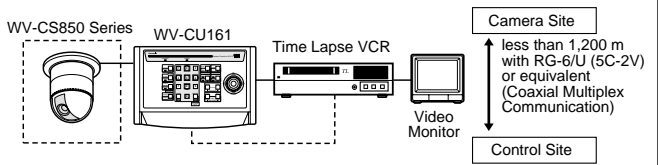

An Example of Setup Menu

MAJOR OPERATING CONTROLS

SPECIFICATIONS PAL

Power Source	220 - 240 V AC50 Hz
Power Consumption	7 W
Camera Input	Composite Video Signal 1.0 V [p-p] / 75Ω
Alarm input	Max. 4 input
Video Output	Composite Video Signal 1.0 V [p-p] / 75Ω, multiplexed video and control data
Alarm Output	Open Collector Output 16 V DC, 100 mA max.
RS-485 Terminal	RS-485, full (4 line) or half (2 line) switchable
Lens Control	Zoom: Tele / Wide (Electronic zoom WV-CS850 Series only) Focus: Near / Far / Auto Focus Iris: Open / Close / Reset
Pan / Tilt Control	Manual: Selectable at variable speed control Auto Pan: On / Off
Housing Control	Wiper: On / Off Defroster: On / Off AUX 1.2: On / Off
Camera Control	Position Select: Selectable 1 to 64 (max.) Home Position: Possible Camera Setup: Possible Patrol Learn Function: Available on WV-CS850 Series only B/W, Colour Mode: Selectable on WV-CS850 Series only
Memory	Camera Preset Data Upload / Download (Max. 8 cameras)
Alarm	Alarm Buzzer: On / Off Alarm Display: On / Off Auto Reset / Manual Reset: Possible Alarm Suspend: Possible
Ambient Operating Temperature	-10°C - +50°C
Ambient Operating Humidity	Less than 90%
Dimensions	330 (W) x 74.5 (H) x 221 (D) mm
Weights	2.4 kg

Specifications are subject to change without notice.
Dimensions and weight are approximate.
This product may be subject to export control regulations.

DISTRIBUTED BY:

SYSTEM CONFIGURATION

Basic Connection