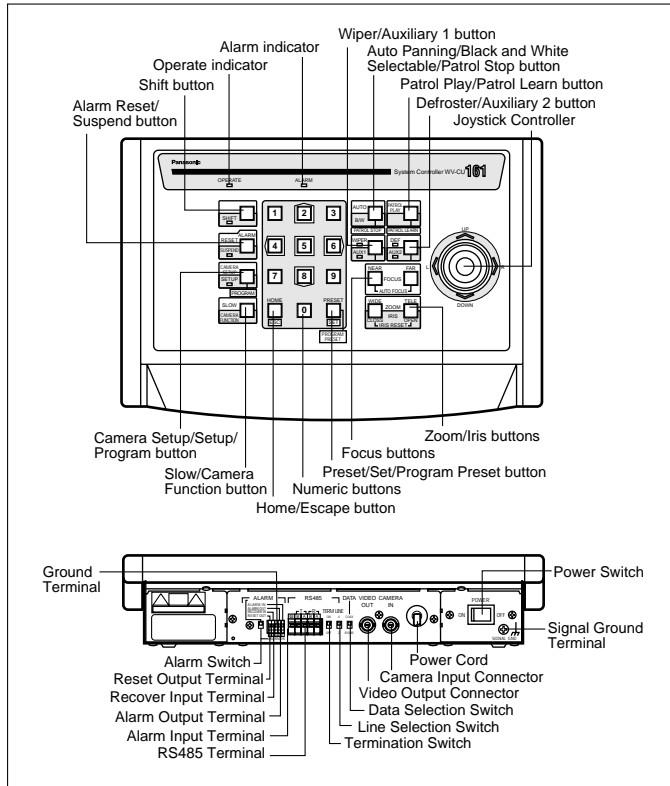

MAJOR OPERATING CONTROLS

SPECIFICATIONS PAL

Power Source	220 - 240 V AC50 Hz
Power Consumption	7 W
Camera Input	Composite Video Signal 1.0 V [p-p] / 75Ω
Alarm input	Max. 4 input
Video Output	Composite Video Signal 1.0 V [p-p] / 75Ω, multiplexed video and control data
Alarm Output	Open Collector Output 16 V DC, 100 mA max.
RS-485 Terminal	RS-485, full (4 line) or half (2 line) switchable
Lens Control	Zoom: Tele / Wide (Electronic zoom WV-CS850 Series only) Focus: Near / Far / Auto Focus Iris: Open / Close / Reset
Pan / Tilt Control	Manual: Selectable at variable speed control Auto Pan: On / Off
Housing Control	Wiper: On / Off Defroster: On / Off AUX 1.2: On / Off
Camera Control	Position Select: Selectable 1 to 64 (max.) Home Position: Possible Camera Setup: Possible Patrol Learn Function: Available on WV-CS850 Series only B/W, Colour Mode: Selectable on WV-CS850 Series only
Memory	Camera Preset Data Upload / Download (Max. 8 cameras)
Alarm	Alarm Buzzer: On / Off Alarm Display: On / Off Auto Reset / Manual Reset: Possible Alarm Suspend: Possible
Ambient Operating Temperature	-10°C - +50°C
Ambient Operating Humidity	Less than 90%
Dimensions	330 (W) x 74.5 (H) x 221 (D) mm
Weights	2.4 kg

Specifications are subject to change without notice.
Dimensions and weight are approximate.
This product may be subject to export control regulations.

DISTRIBUTED BY:

SYSTEM CONFIGURATION

Basic Connection