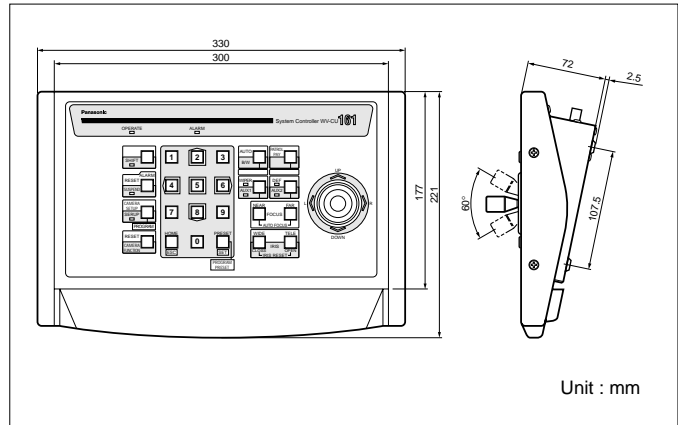

APPEARANCE

OPTIONAL ACCESSORIES

Super Dynamic II Dome Camera WV-CS850 Series

- 64-position presettable
- Digital Motion Detector
- Electronic Sensitivity Up
- Automatic Focus
- Max. 300 / Second Panning
- Privacy Zone Masking
- Patrol Learn Function
- B/W, Colour Mode selectable
- 22x Zoom / 10x Electronic Zoom

Receiver
WV-RC100 / WV-RC150

Rack Mount Angle
WV-Q62

Panasonic

Panasonic is the brandname of Matsushita Electric.
Printed in Japan
(2N-662)